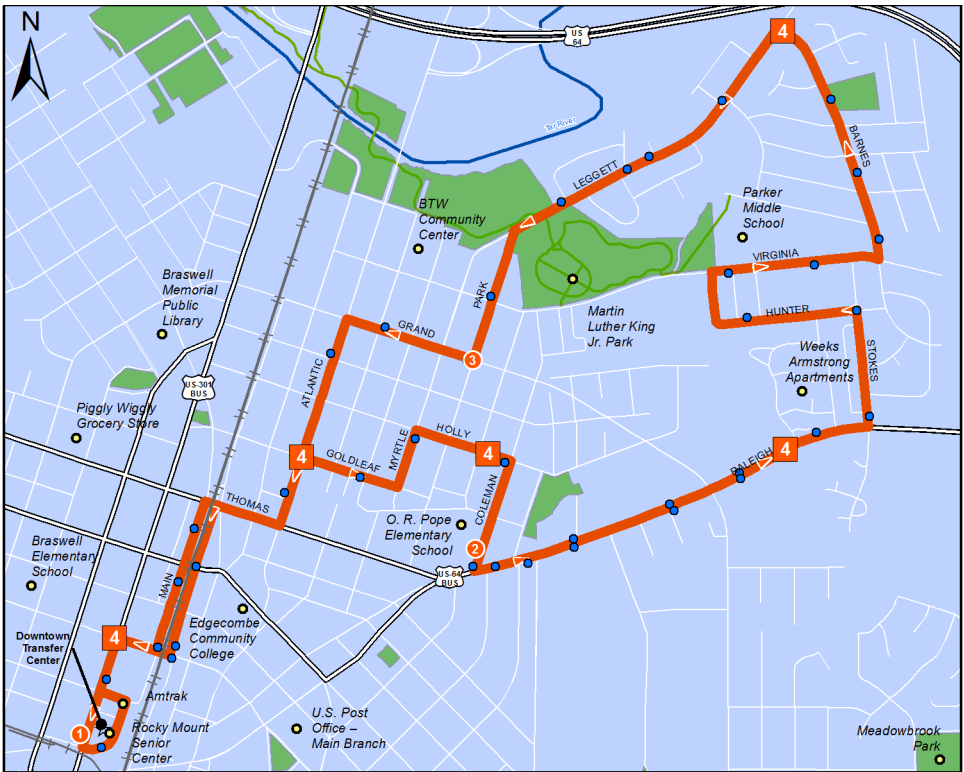

→ Transit Center To and From Edgecombe Shopping Center ←

①

BUS STARTS at
Downtown Transfer
Center

②

Bus Leaves from O.R.
Pope School

③

Bus Leaves from
Park Av. And E.
Grand Av.

①

BUS ENDS at
Downtown Transfer
Center

*This route
continues to
South Rocky
Mount.*

WEEKDAYS

AM	6:45	6:55	7:05	7:15
	7:45	7:55	8:05	8:15
PM	8:45	8:55	9:05	9:15
	9:45	9:55	10:05	10:15
	10:45	10:55	11:05	11:15
	11:45	11:55	12:05	12:15
	12:45	12:55	1:05	1:15
PM	1:45	1:55	2:05	2:15
	2:45	2:55	3:05	3:15
	3:45	3:55	4:05	4:15
	4:45	4:55	5:05	5:15
	5:45	5:55	6:05	6:15

SATURDAY

AM	9:45	9:55	10:05	10:15
	10:45	10:55	11:05	11:15
PM	11:45	11:55	12:05	12:15
	12:45	12:55	1:05	1:15
	1:45	1:55	2:05	2:15
	2:45	2:55	3:05	3:15
	3:45	3:55	4:05	4:15
	4:45	4:55	5:05	5:15