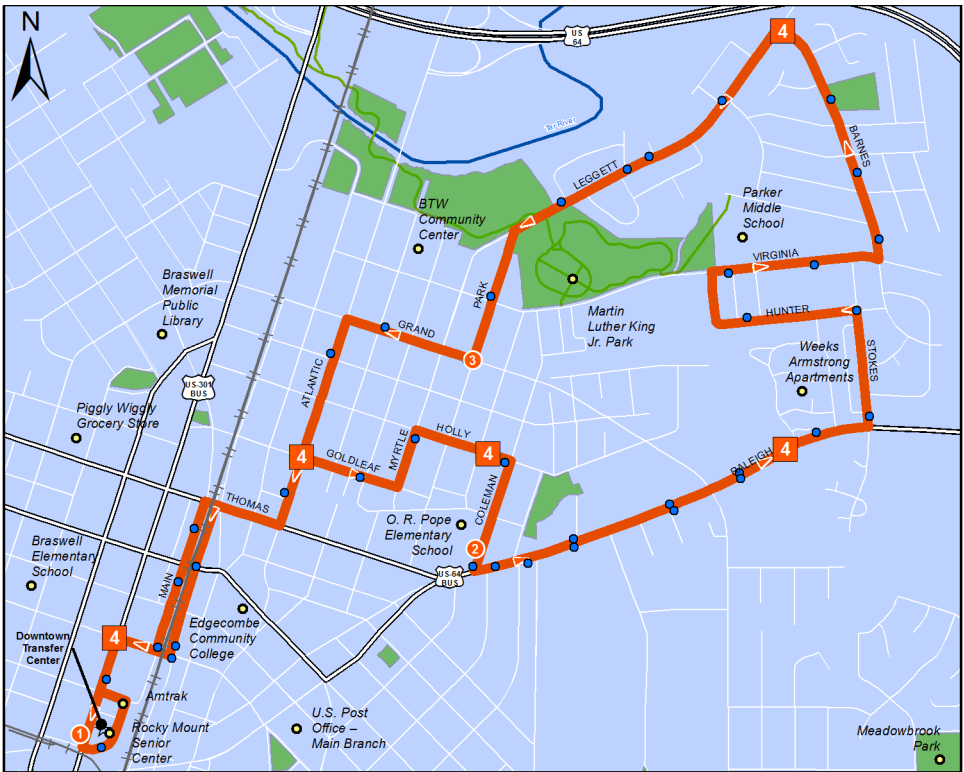

→ Transit Center To and From Edgecombe Shopping Center ←

①

BUS STARTS at
Downtown Transfer
Center

②

Bus Leaves from O.R.
Pope School

③

Bus Leaves from
Park Av. And E.
Grand Av.

①

BUS ENDS at
Downtown Transfer
Center

*This route
continues to
South Rocky
Mount.*

WEEKDAYS

AM	6:45	6:55	7:05	7:15
	7:45	7:55	8:05	8:15
PM	8:45	8:55	9:05	9:15
	9:45	9:55	10:05	10:15
	10:45	10:55	11:05	11:15
	11:45	11:55	12:05	12:15
	12:45	12:55	1:05	1:15
	1:45	1:55	2:05	2:15
PM	2:45	2:55	3:05	3:15
	3:45	3:55	4:05	4:15
	4:45	4:55	5:05	5:15
	5:45	5:55	6:05	6:15

SATURDAY

AM	9:45	9:55	10:05	10:15
	10:45	10:55	11:05	11:15
PM	11:45	11:55	12:05	12:15
	12:45	12:55	1:05	1:15
	1:45	1:55	2:05	2:15
	2:45	2:55	3:05	3:15
	3:45	3:55	4:05	4:15
	4:45	4:55	5:05	5:15