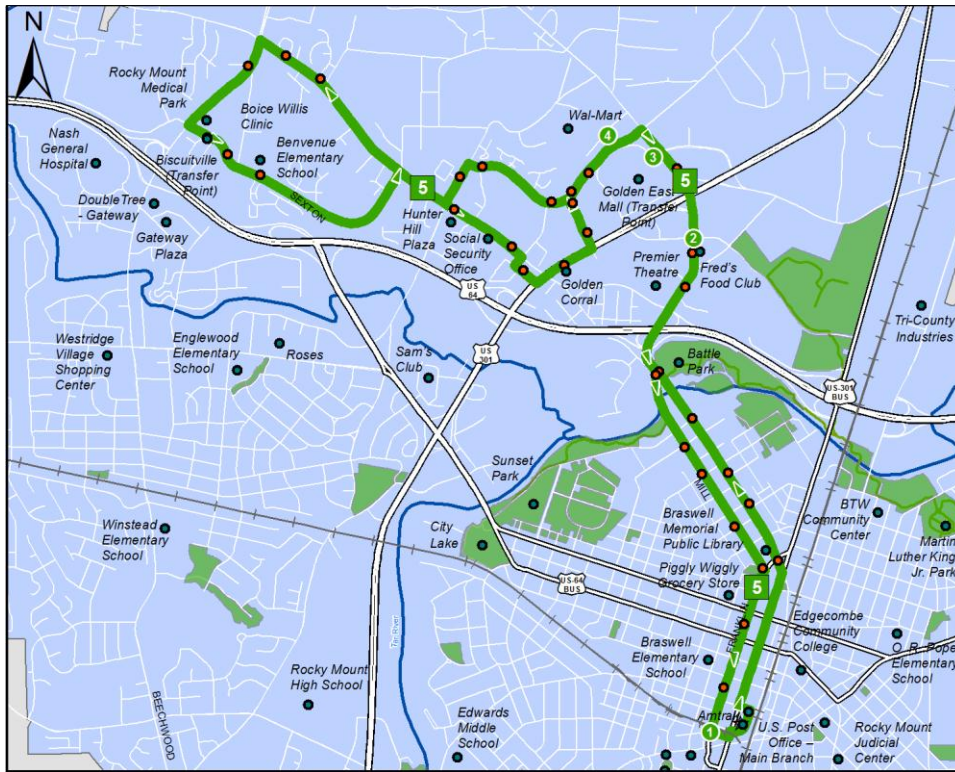

→ Transit Center To and From Golden East Mall* ←

*Golden East will do the Oakwood Route Monday – Friday at 6:15 PM and also on Saturdays at 5:15 PM.

	① BUS STARTS at Downtown Transfer Center	② Bus Leaves from Benvenue at Fred's Club	③ Bus Leaves from Golden East Mall	④ BUS Leaves from Wal-Mart Shopping Center	⑤ BUS Leaves from Boice- Willis Clinic	③ BUS Leaves from Golden East Mall	① BUS ENDS at Downtown Transfer Center
WEEKDAYS							
AM	7:15	7:22	7:28	7:33	7:45	8:00	8:15
	8:15	8:22	8:28	8:33	8:45	9:00	9:15
	9:15	9:22	9:28	9:33	9:45	10:00	10:15
	10:15	10:22	10:28	10:33	10:45	11:00	11:15
	11:15	11:22	11:28	11:33	11:45	12:00	12:15
	12:15	12:22	12:28	12:33	12:45	1:00	1:15
PM	1:15	1:22	1:28	1:33	1:45	2:00	2:15
	2:15	2:22	2:28	2:33	2:45	3:00	3:15
	3:15	3:22	3:28	3:33	3:45	4:00	4:15
	4:15	4:22	4:28	4:33	4:45	5:00	5:15
	5:15	5:22	5:28	5:33	5:45	6:00	6:15
SATURDAY							
AM	9:15	9:22	9:28	9:33	9:45	10:00	10:15
	10:15	10:22	10:28	10:33	10:45	11:00	11:15
	11:15	11:22	11:28	11:33	11:45	12:00	12:15
PM	12:15	12:22	12:28	12:33	12:45	1:00	1:15
	1:15	1:22	1:28	1:33	1:45	2:00	2:15
	2:15	2:22	2:28	2:33	2:45	3:00	3:15
	3:15	3:22	3:28	3:33	3:45	4:00	4:15
	4:15	4:22	4:28	4:33	4:45	5:00	5:15