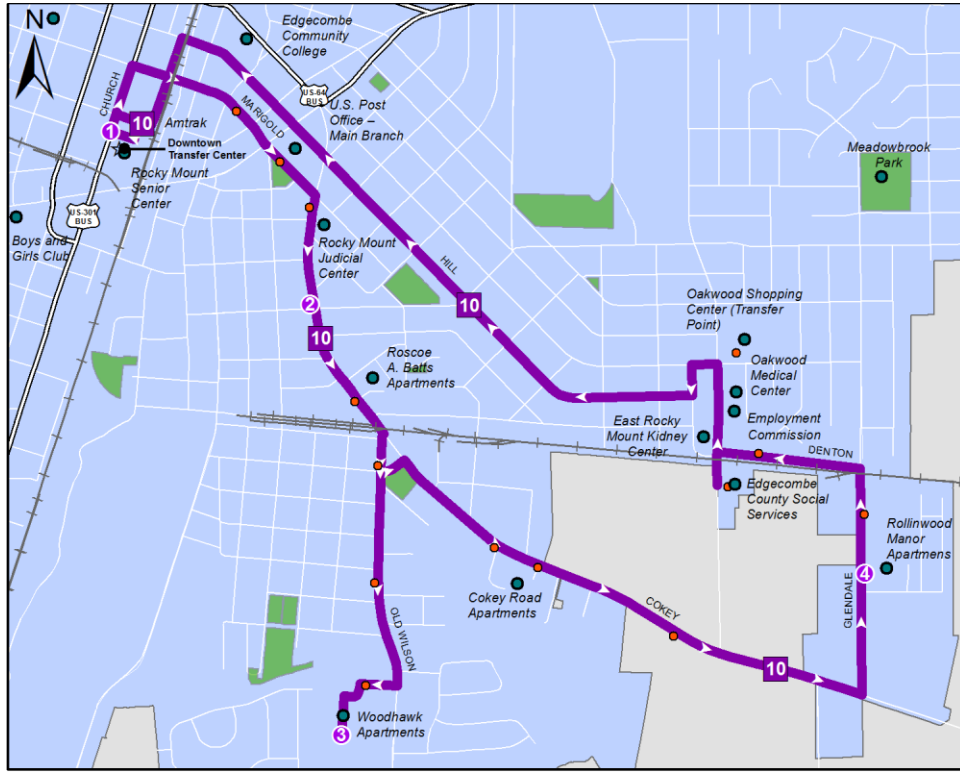

→ Transit Center To and From Rollinwood Manor ←

①

BUS STARTS at
Downtown Transfer
Center

②

Bus Leaves from
Cokey Rd. and Red
Gate Ave.

③

Bus Leaves from
Woodhawk
Apartments

④

Bus Leaves from
Rollinwood Manor

①

BUS ENDS at
Downtown
Transfer Center

*Upon return to Transfer
Center, this routes
continues to Ravenwood.*

WEEKDAYS

AM	7:15	7:20	7:23	7:32	7:45
	8:15	8:20	8:23	8:32	8:45
PM	9:15	9:20	9:23	9:32	9:45
	10:15	10:20	10:23	10:32	10:45
	11:15	11:20	11:23	11:32	11:45
	12:15	12:20	12:23	12:32	12:45
	1:15	1:20	1:23	1:32	1:45
	2:15	2:20	2:23	2:32	2:45
	3:15	3:20	3:23	3:32	3:45
4:15	4:20	4:23	4:32	4:45	
5:15	5:20	5:23	5:32	5:45	

SATURDAY

AM	9:15	9:20	9:23	9:32	9:45
	10:15	10:20	10:23	10:32	10:45
PM	11:15	11:20	11:23	11:32	11:45
	12:15	12:20	12:23	12:32	12:45
	1:15	1:20	1:23	1:32	1:45
	2:15	2:20	2:23	2:32	2:45
	3:15	3:20	3:23	3:32	3:45
	4:15	4:20	4:23	4:32	4:45
	5:15	5:20	5:23	5:32	5:45