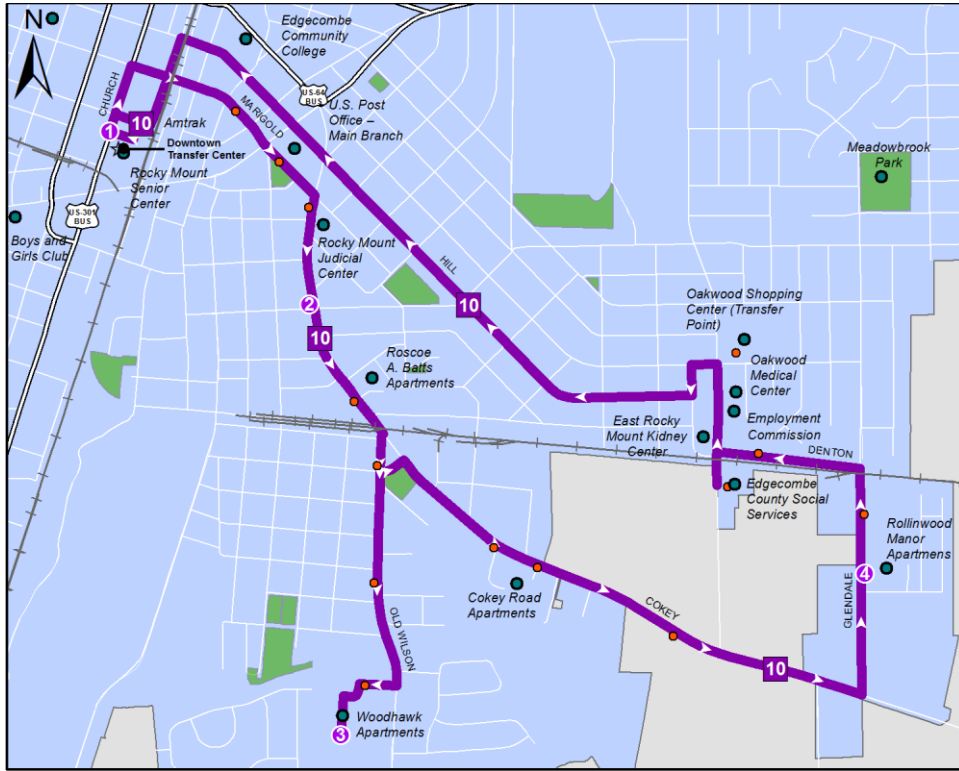

→ Transit Center To and From Rollinwood Manor ←

①

**BUS STARTS** at  
Downtown Transfer  
Center

②

**Bus Leaves from**  
Cokey Rd. and Red  
Gate Ave.

③

**Bus Leaves from**  
Woodhawk  
Apartments

④

**Bus Leaves from**  
Rollinwood Manor

①

**BUS ENDS** at  
Downtown  
Transfer Center

*Upon return to Transfer  
Center, this routes  
continues to Ravenwood.*

**WEEKDAYS**

AM	7:15	7:20	7:23	7:32	7:45
	8:15	8:20	8:23	8:32	8:45
	9:15	9:20	9:23	9:32	9:45
	10:15	10:20	10:23	10:32	10:45
PM	11:15	11:20	11:23	11:32	11:45
	<b>12:15</b>	<b>12:20</b>	<b>12:23</b>	<b>12:32</b>	<b>12:45</b>
	1:15	1:20	1:23	1:32	1:45
	2:15	2:20	2:23	2:32	2:45
	3:15	3:20	3:23	3:32	3:45
	4:15	4:20	4:23	4:32	4:45
	5:15	5:20	5:23	5:32	5:45
	6:15	6:20	6:23	6:32	6:45

**SATURDAY**

AM	9:15	9:20	9:23	9:32	9:45
	10:15	10:20	10:23	10:32	10:45
PM	11:15	11:20	11:23	11:32	11:45
	<b>12:15</b>	<b>12:20</b>	<b>12:23</b>	<b>12:32</b>	<b>12:45</b>
	1:15	1:20	1:23	1:32	1:45
	2:15	2:20	2:23	2:32	2:45
	3:15	3:20	3:23	3:32	3:45
	4:15	4:20	4:23	4:32	4:45
	5:15	5:20	5:23	5:32	5:45