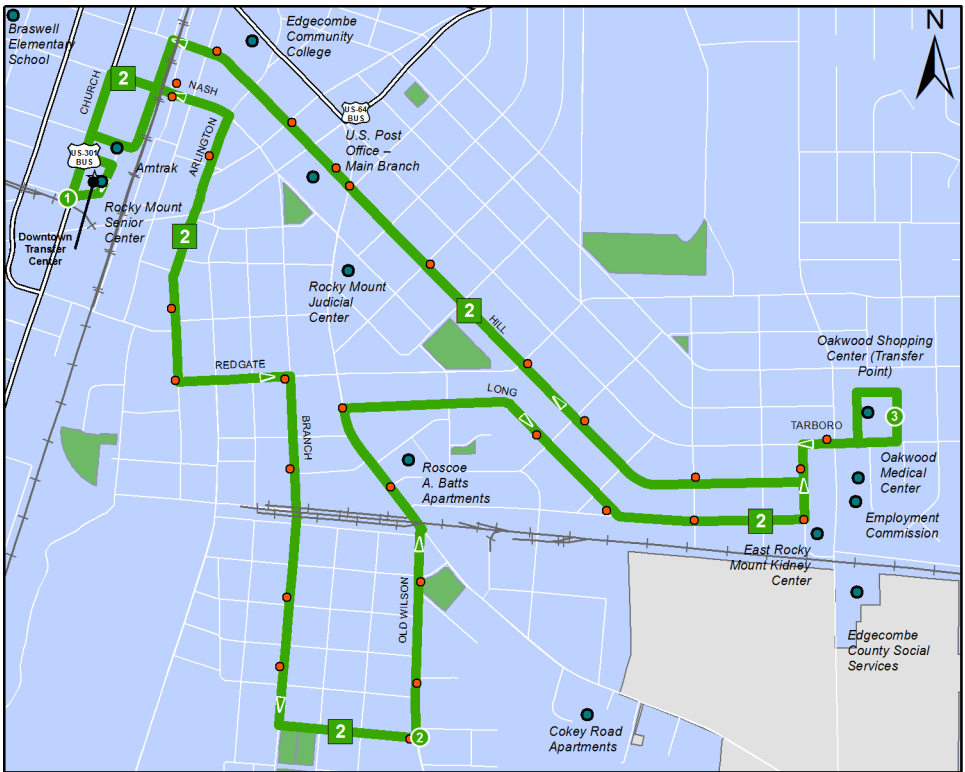

→ Transit Center To and From Oakwood Shopping Center ←

①

BUS STARTS at
Downtown Transfer
Center

②

Bus Leaves from
Lancaster St. and Old
Wilson Rd.

③

Bus Leaves from
Oakwood
Shopping Center

①

BUS ENDS at
Downtown Transfer
Center

*Upon return to
Transfer
Center, this
route
continues to
Meadowbrook.*

WEEKDAYS

AM	6:45	6:50	7:05	7:15
	7:45	7:50	8:05	8:15
PM	8:45	8:50	9:05	9:15
	9:45	9:50	10:05	10:15
	10:45	10:50	11:05	11:15
	11:45	11:50	12:05	12:15
	12:45	12:50	1:05	1:15
	1:45	1:50	2:05	2:15
PM	2:45	2:50	3:05	3:15
	3:45	3:50	4:05	4:15
	4:45	4:50	5:05	5:15
	5:45	5:50	6:05	6:15

SATURDAY

AM	9:45	9:50	10:05	10:15
	10:45	10:50	11:05	11:15
PM	11:45	11:50	12:05	12:15
	12:45	12:50	1:05	1:15
	1:45	1:50	2:05	2:15
	2:45	2:50	3:05	3:15
	3:45	3:50	4:05	4:15
	4:45	4:50	5:05	5:15