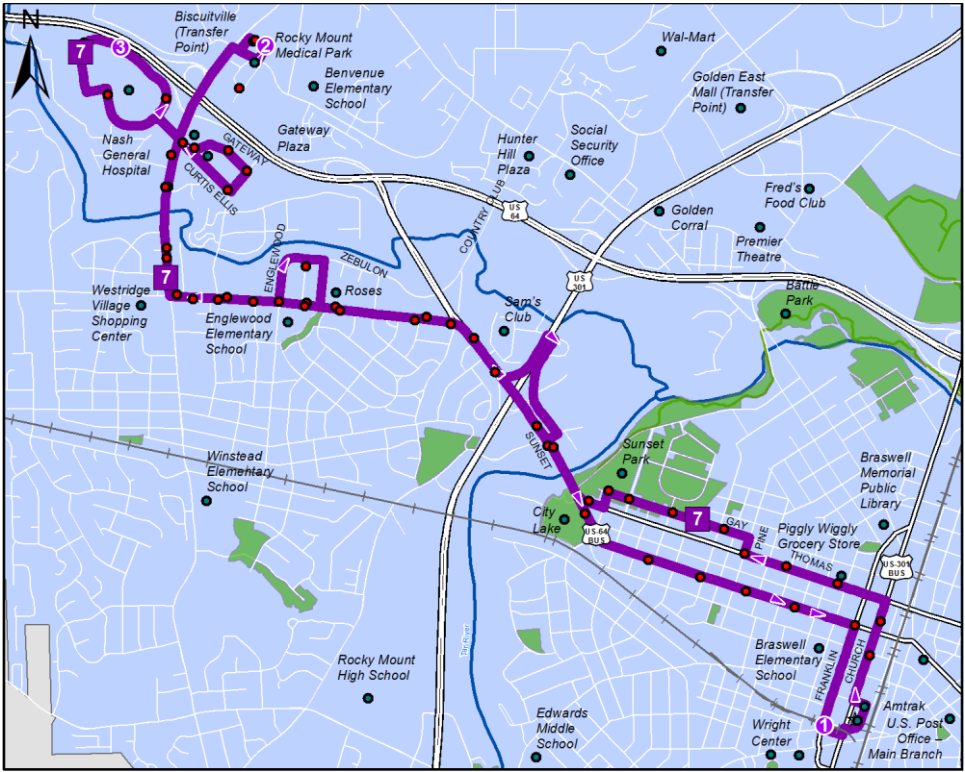

→ Transit Center To and From Nash Health Care Systems/NGH ←

①
BUS STARTS at
Downtown Transfer
Center

②
Bus Leaves from
Rocky Mount
Medical Park

③
Bus Leaves from
Nash General
Hospital

①
BUS ENDS at Downtown
Transfer Center

WEEKDAYS

AM	7:15	7:40	7:50	8:15
	8:15	8:40	8:50	9:15
PM	9:15	9:40	9:50	10:15
	10:15	10:40	10:50	11:15
	11:15	11:40	11:50	12:15
	12:15	12:40	12:50	1:15
	1:15	1:40	1:50	2:15
	2:15	2:40	2:50	3:15
	3:15	3:40	3:50	4:15
	4:15	4:40	4:50	5:15
	5:15	5:40	5:50	6:15

SATURDAY

AM	9:15	9:40	9:50	10:15
	10:15	10:40	10:50	11:15
PM	11:15	11:40	11:50	12:15
	12:15	12:40	12:50	1:15
	1:15	1:40	1:50	2:15
	2:15	2:40	2:50	3:15
	3:15	3:40	3:50	4:15
	4:15	4:40	4:50	5:15