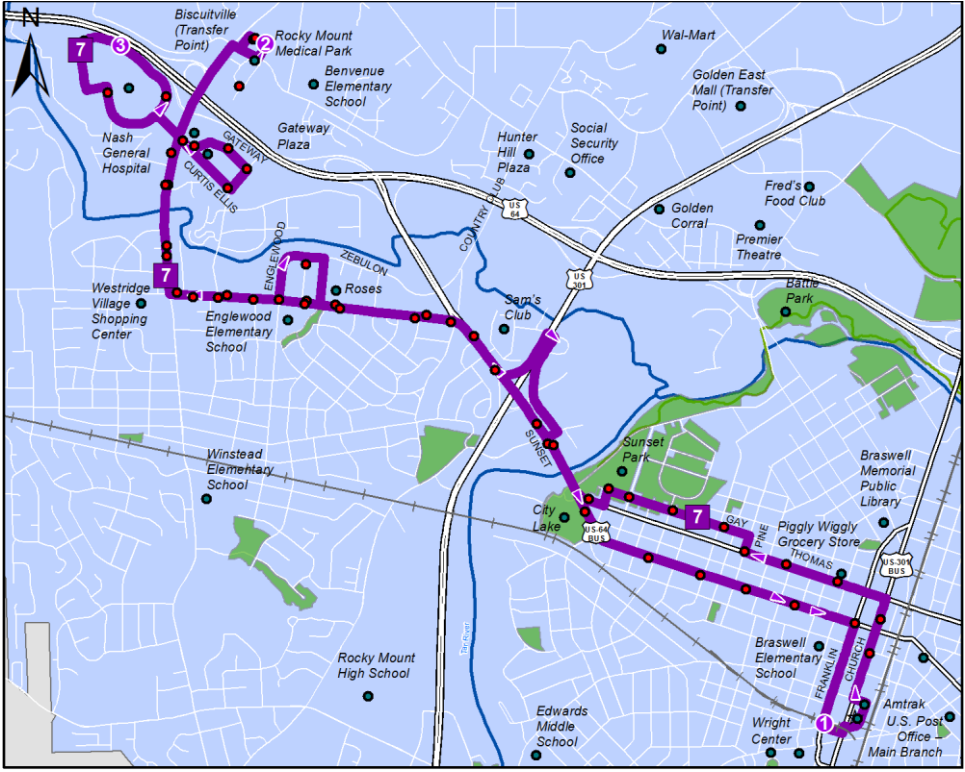

→ Transit Center To and From Nash Health Care Systems/NGH ←

①
BUS STARTS at
Downtown Transfer
Center

②
Bus Leaves from
Rocky Mount
Medical Park

③
Bus Leaves from
Nash General
Hospital

①
BUS ENDS at Downtown
Transfer Center

WEEKDAYS

AM	7:15	7:40	7:50	8:15
	8:15	8:40	8:50	9:15
PM	9:15	9:40	9:50	10:15
	10:15	10:40	10:50	11:15
	11:15	11:40	11:50	12:15
	12:15	12:40	12:50	1:15
	1:15	1:40	1:50	2:15
	2:15	2:40	2:50	3:15
	3:15	3:40	3:50	4:15
	4:15	4:40	4:50	5:15
	5:15	5:40	5:50	6:15

SATURDAY

AM	9:15	9:40	9:50	10:15
	10:15	10:40	10:50	11:15
PM	11:15	11:40	11:50	12:15
	12:15	12:40	12:50	1:15
	1:15	1:40	1:50	2:15
	2:15	2:40	2:50	3:15
	3:15	3:40	3:50	4:15
	4:15	4:40	4:50	5:15