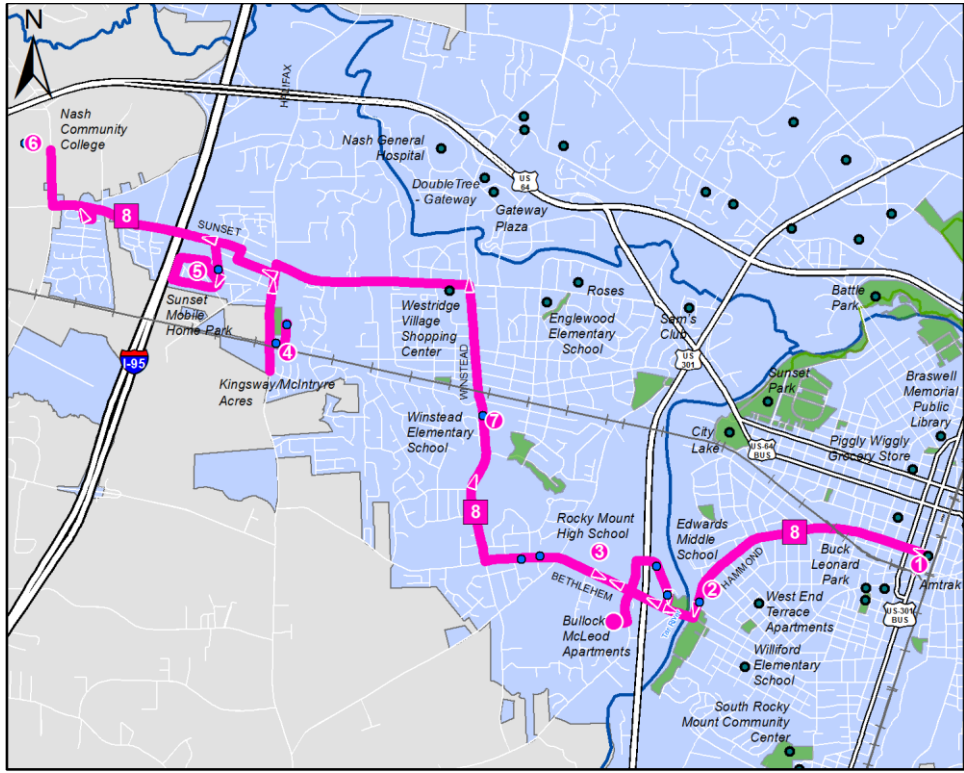

→ Nash Community College Shuttle ←

	① BUS STARTS at Downtown Transfer Center	② Bus Leaves from Edwards Middle School	③ BUS Leaves from Rocky Mount Senior High School	④ BUS Leaves from Kingsway/ McIntyre Acres	⑤ BUS Leaves from Sunset West MHP	⑥ BUS ENDS at Nash Community College
<b>INBOUND</b>						
AM	7:15	7:22	7:29	7:38	7:45	7:50
	8:15	8:22	8:29	8:38	8:45	8:50
	9:15	9:22	9:29	9:38	9:45	9:50
	10:15	10:22	10:29	10:38	10:45	10:50
PM	11:15	11:22	11:29	11:38	11:45	11:50
	12:15	12:22	12:29	12:38	12:45	12:50
	1:15	1:22	1:29	1:38	1:45	1:50
	2:15	2:22	2:29	2:38	2:45	2:50
	3:15	3:22	3:29	3:38	3:45	3:50
	4:15	4:22	4:29	4:38	4:45	4:50
	5:15	5:22	5:29	5:38	5:45	5:50

	① BUS STARTS at Nash Community College	② Bus Leaves from Sunset West MHP	④ BUS Leaves from Winstead Elementary	③ BUS Leaves from Edwards Middle School	① BUS ENDS at Downtown Transfer Center
<b>OUTBOUND</b>					
AM	7:50	7:55	7:59	8:10	8:15
	8:50	8:55	8:59	9:10	9:15
	9:50	9:55	9:59	10:10	10:15
	10:50	10:55	10:59	11:10	11:15
PM	11:50	11:55	11:59	12:10	12:15
	12:50	12:55	12:59	1:10	1:15
	1:50	1:55	1:59	2:10	2:15
	2:50	2:55	2:59	3:10	3:15
	3:50	3:55	3:59	4:10	4:15
	4:50	4:55	4:59	5:10	5:15
	5:50	5:55	5:59	6:10	6:15