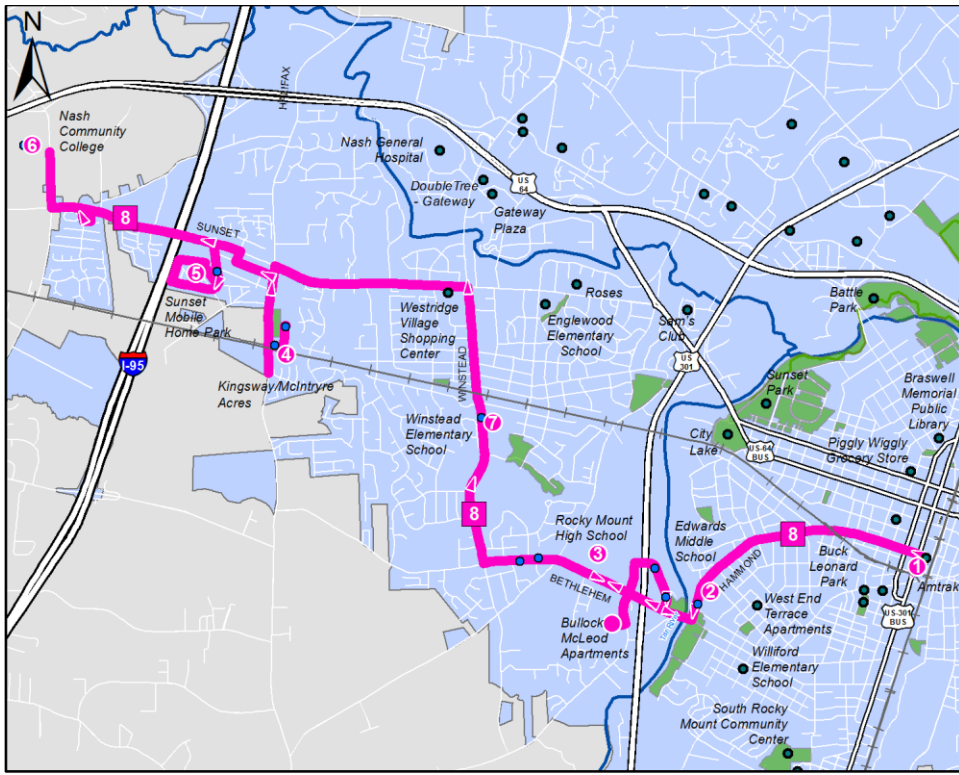

→ Nash Community College Shuttle ←

①	②	③	④	⑤	⑥
BUS STARTS at Downtown Transfer Center	Bus Leaves from Edwards Middle School	BUS Leaves from Rocky Mount High School	BUS Leaves from Kingsway/ McIntyre Acres	BUS Leaves from Sunset West MHP	BUS ENDS at Nash Community College

INBOUND

AM	7:15	7:20	7:29	7:38	7:45	7:50
	8:15	8:20	8:29	8:38	8:45	8:50
	9:15	9:20	9:29	9:38	9:45	9:50
	10:15	10:20	10:29	10:38	10:45	10:50
PM	11:15	11:20	11:29	11:38	11:45	11:50
	12:15	12:20	12:29	12:38	12:45	12:50
	1:15	1:20	1:29	1:38	1:45	1:50
	2:15	2:20	2:29	2:38	2:45	2:50
	3:15	3:20	3:29	3:38	3:45	3:50

①	②	④	⑤	③	①
BUS STARTS at Nash Community College	Bus Leaves from Sunset West MHP	BUS Leaves from Winstead Elementary	BUS Leaves from Bullock McLeod	BUS Leaves from Edwards Middle School	BUS ENDS at Downtown Transfer Center

OUTBOUND

AM	7:50	7:55	7:59	8:05	8:10	8:15
	8:50	8:55	8:59	9:05	9:10	9:15
	9:50	9:55	9:59	10:05	10:10	10:15
	10:50	10:55	10:59	11:05	11:10	11:15
PM	11:50	11:55	11:59	12:05	12:10	12:15
	12:50	12:55	12:59	1:05	1:10	1:15
	1:50	1:55	1:59	2:05	2:10	2:15
	2:50	2:55	2:59	3:05	3:10	3:15
	3:50	3:55	3:59	4:05	4:10	4:15