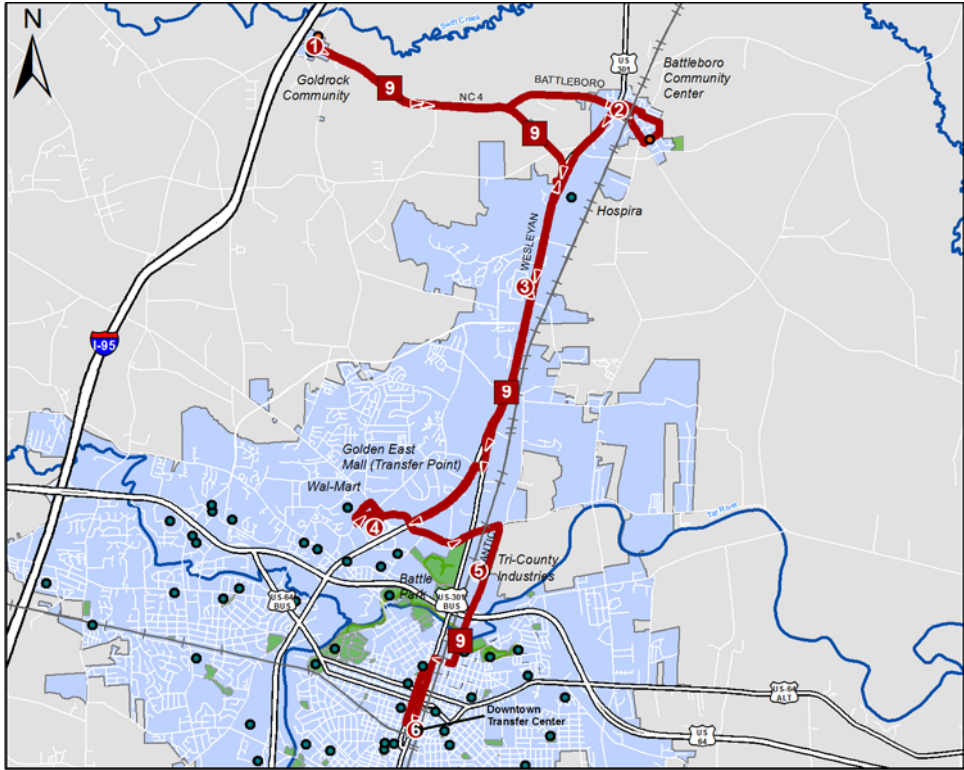

→ Battleboro/Goldrock Shuttle ←

①	②	③	④	⑤	⑥
BUS STARTS at Transfer Center	Bus Leaves from Tri-County Industries	BUS Leaves Golden East Mall	BUS Leaves from Wesleyan College	BUS Leaves from Battleboro Main/Daniels	BUS ENDS at Goldrock Community

OUTBOUND

AM	7:15	7:23	7:30	7:43	7:50	8:00
	8:45	8:53	9:00	9:13	9:20	9:30
PM	10:15	10:23	10:30	10:43	10:50	11:00
	1:15	1:23	1:30	1:43	1:50	2:00
	2:45	2:53	3:00	3:13	3:20	3:30
	4:15	4:23	4:30	4:43	4:50	5:00

⑥	⑤	④	③	②	①
BUS LEAVES Goldrock Community	BUS LEAVES from Wesleyan Main College	NC Works Career Center	BUS LEAVES Golden East Mall	BUS LEAVES from Tri-County Industries	BUS ENDS at Transfer Center

INBOUND