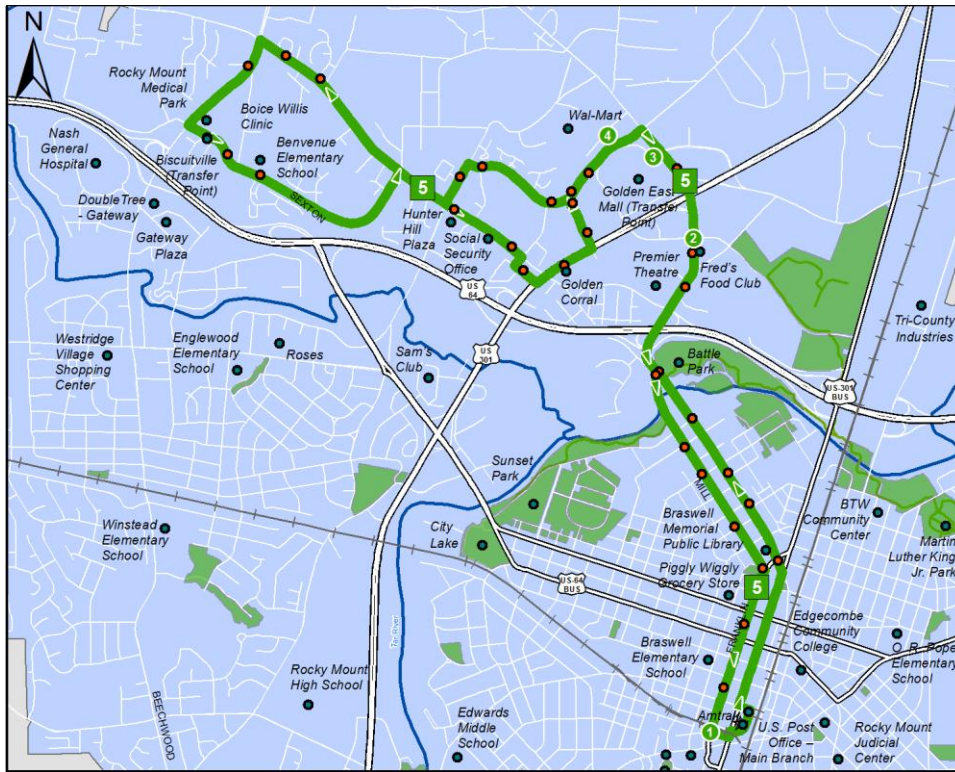

→ Transit Center To and From Golden East Mall* ←

*Golden East will do the Oakwood Route Monday – Friday at 6:15 PM and also on Saturdays at 5:15 PM.

	① BUS STARTS at Downtown Transfer Center	② Bus Leaves from Benvenue at Fred's Club	③ Bus Leaves from Golden East Mall	④ BUS Leaves from Wal-Mart Shopping Center	⑤ BUS Leaves from Boice- Willis Clinic	③ BUS Leaves from Golden East Mall	① BUS ENDS at Downtown Transfer Center
WEEKDAYS							
AM	7:15	7:22	7:28	7:33	7:45	8:00	8:15
	8:15	8:22	8:28	8:33	8:45	9:00	9:15
	9:15	9:22	9:28	9:33	9:45	10:00	10:15
	10:15	10:22	10:28	10:33	10:45	11:00	11:15
	11:15	11:22	11:28	11:33	11:45	12:00	12:15
	12:15	12:22	12:28	12:33	12:45	1:00	1:15
PM	1:15	1:22	1:28	1:33	1:45	2:00	2:15
	2:15	2:22	2:28	2:33	2:45	3:00	3:15
	3:15	3:22	3:28	3:33	3:45	4:00	4:15
	4:15	4:22	4:28	4:33	4:45	5:00	5:15
	5:15	5:22	5:28	5:33	5:45	6:00	6:15
SATURDAY							
AM	9:15	9:22	9:28	9:33	9:45	10:00	10:15
	10:15	10:22	10:28	10:33	10:45	11:00	11:15
	11:15	11:22	11:28	11:33	11:45	12:00	12:15
	12:15	12:22	12:28	12:33	12:45	1:00	1:15
PM	1:15	1:22	1:28	1:33	1:45	2:00	2:15
	2:15	2:22	2:28	2:33	2:45	3:00	3:15
	3:15	3:22	3:28	3:33	3:45	4:00	4:15
	4:15	4:22	4:28	4:33	4:45	5:00	5:15