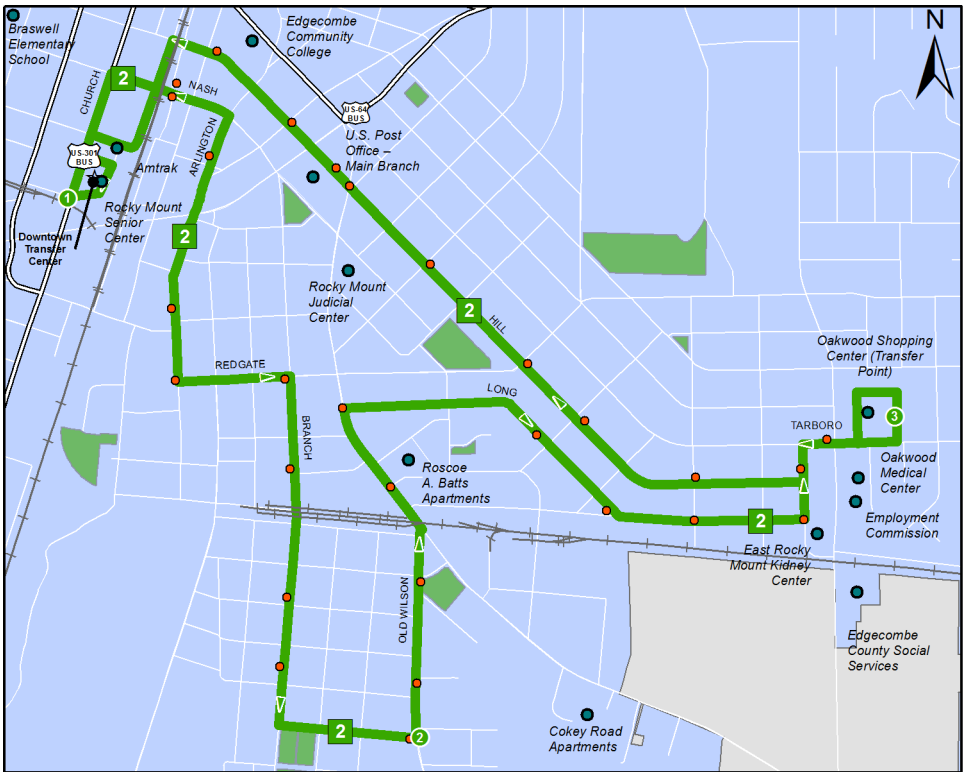

→ Transit Center To and From Oakwood Shopping Center ←

①

BUS STARTS at
Downtown Transfer
Center

②

Bus Leaves from
Lancaster St. and Old
Wilson Rd.

③

Bus Leaves from
Oakwood
Shopping Center

①

BUS ENDS at
Downtown Transfer
Center

*Upon return to
Transfer
Center, this
route
continues to
Meadowbrook.*

WEEKDAYS

AM	6:45	6:50	7:05	7:15
	7:45	7:50	8:05	8:15
PM	8:45	8:50	9:05	9:15
	9:45	9:50	10:05	10:15
	10:45	10:50	11:05	11:15
	11:45	11:50	12:05	12:15
	12:45	12:50	1:05	1:15
	1:45	1:50	2:05	2:15
PM	2:45	2:50	3:05	3:15
	3:45	3:50	4:05	4:15
	4:45	4:50	5:05	5:15
	5:45	5:50	6:05	6:15

SATURDAY

AM	9:45	9:50	10:05	10:15
	10:45	10:50	11:05	11:15
PM	11:45	11:50	12:05	12:15
	12:45	12:50	1:05	1:15
	1:45	1:50	2:05	2:15
	2:45	2:50	3:05	3:15
	3:45	3:50	4:05	4:15
	4:45	4:50	5:05	5:15